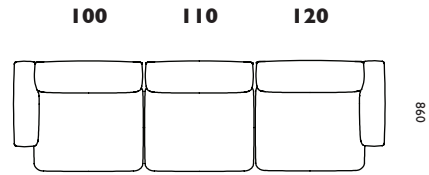

ROPE

Sofa examples

2580

2960

2760

3960

2400

2430

2100

2770

2920