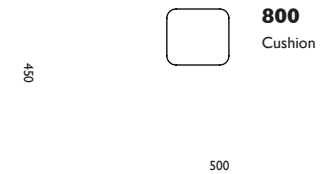

Poufs and cushion

Upholstery

Fame, Fame Hybrid, JAB/City Velvet,
Breeze Fusion, Victory Leather

Poufs H:39cm / Cushion D:16cm