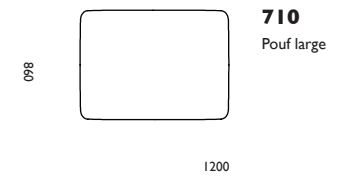

Poufs and cushion

Upholstery

Fame, Fame Hybrid, JAB/City Velvet,
Breeze Fusion, Victory Leather

Poufs H:39cm / Cushion D:16cm