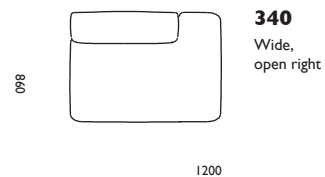

Wide seat modules

Upholstery

Fame, Fame Hybrid, JAB/City Velvet,
Breeze Fusion, Victory Leather

H:67cm SH:39cm