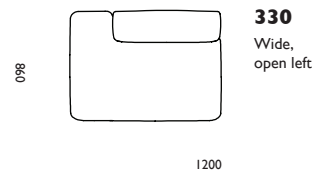

Wide seat modules

Upholstery

Fame, Fame Hybrid, JAB/City Velvet,
Breeze Fusion, Victory Leather

H:67cm SH:39cm