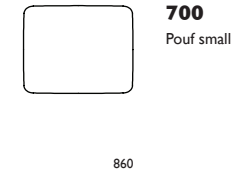

Poufs and cushion

Upholstery

Fame, Fame Hybrid, JAB/City Velvet,
Breeze Fusion, Victory Leather

Poufs H:39cm / Cushion D:16cm