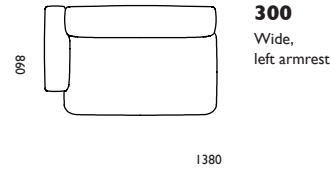

Wide seat modules

Upholstery

Fame, Fame Hybrid, JAB/City Velvet,
Breeze Fusion, Victory Leather

H:67cm SH:39cm