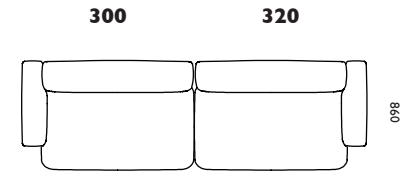

ROPE

Sofa examples

2580

2960

2760

3960

2400

2430

2100

2770

2920