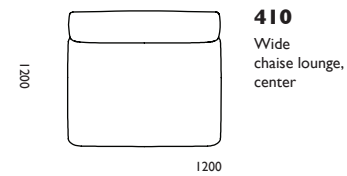

Wide seat chaise lounge modules

Upholstery

Fame, Fame Hybrid, JAB/City Velvet,
Breeze Fusion, Victory Leather

H:67cm SH:39cm