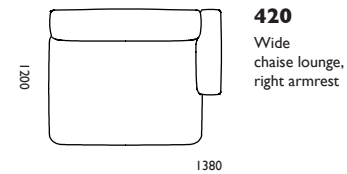

Wide seat chaise lounge modules

Upholstery

Fame, Fame Hybrid, JAB/City Velvet,
Breeze Fusion, Victory Leather

H:67cm SH:39cm