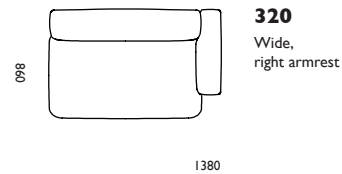

Wide seat modules

Upholstery

Fame, Fame Hybrid, JAB/City Velvet,
Breeze Fusion, Victory Leather

H:67cm SH:39cm