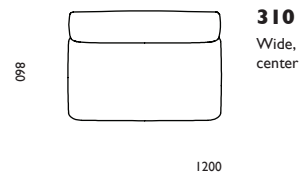

Wide seat modules

Upholstery

Fame, Fame Hybrid, JAB/City Velvet,
Breeze Fusion, Victory Leather

H:67cm SH:39cm