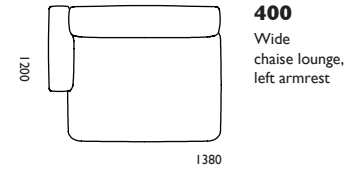

Wide seat chaise lounge modules

Upholstery

Fame, Fame Hybrid, JAB/City Velvet,
Breeze Fusion, Victory Leather

H:67cm SH:39cm