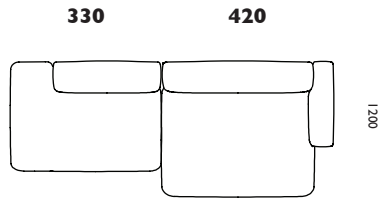

ROPE

Sofa examples

2580