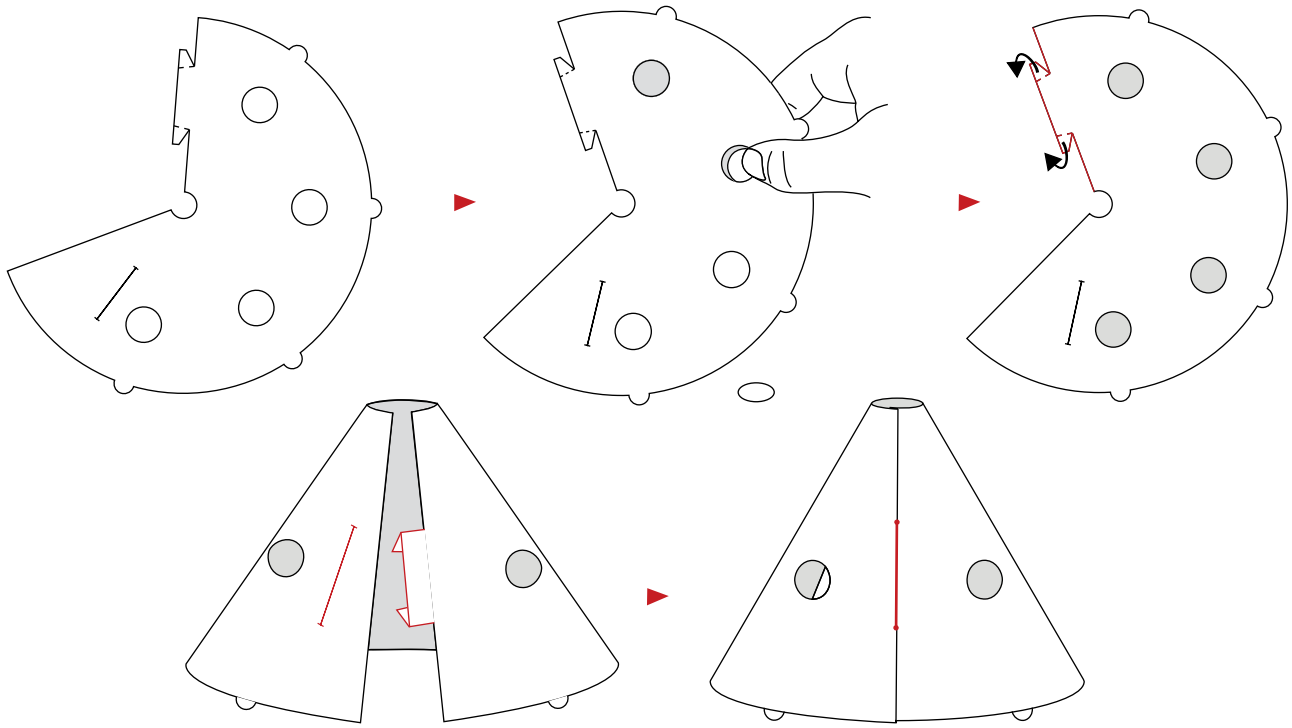

Norm I2

Design: Simon Karkov

normann
C O P E N H A G E N

INFO

The lamp shade is made of a special, non flammable plastic material.

Low-energy 9 Watt (max. 60 Watt) bulbs are recommended.

Socket and cord are not included.

Norm 12 can be cleaned with a duster or by using the shower head in the shower.

Watch the Norm 12 Lamp being assembled:

www.youtube.com/normanncopenhagen

normann
COPENHAGEN

1

2

x8

x8