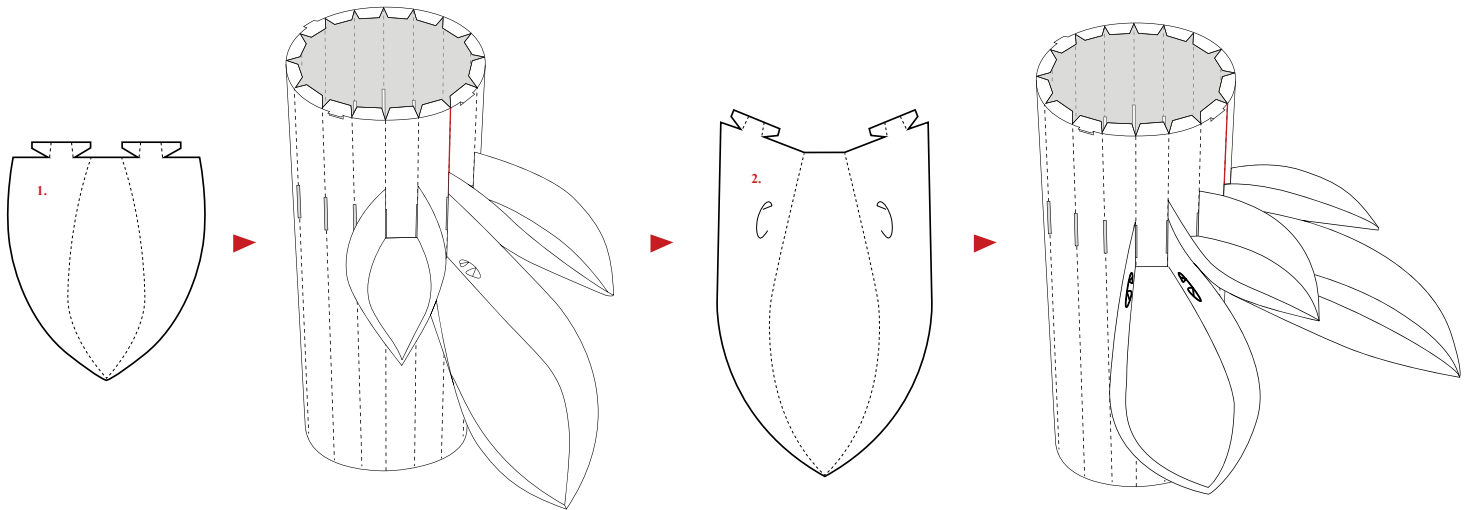

Norm I2

Design: Simon Karkov

normann
C O P E N H A G E N

INFO

The lamp shade is made of a special, non flammable plastic material.

Low-energy 9 Watt (max. 60 Watt) bulbs are recommended.

Socket and cord are not included.

Norm 12 can be cleaned with a duster or by using the shower head in the shower.

Watch the Norm 12 Lamp being assembled:

www.youtube.com/normanncopenhagen

normann
COPENHAGEN

1

2

x8

x8