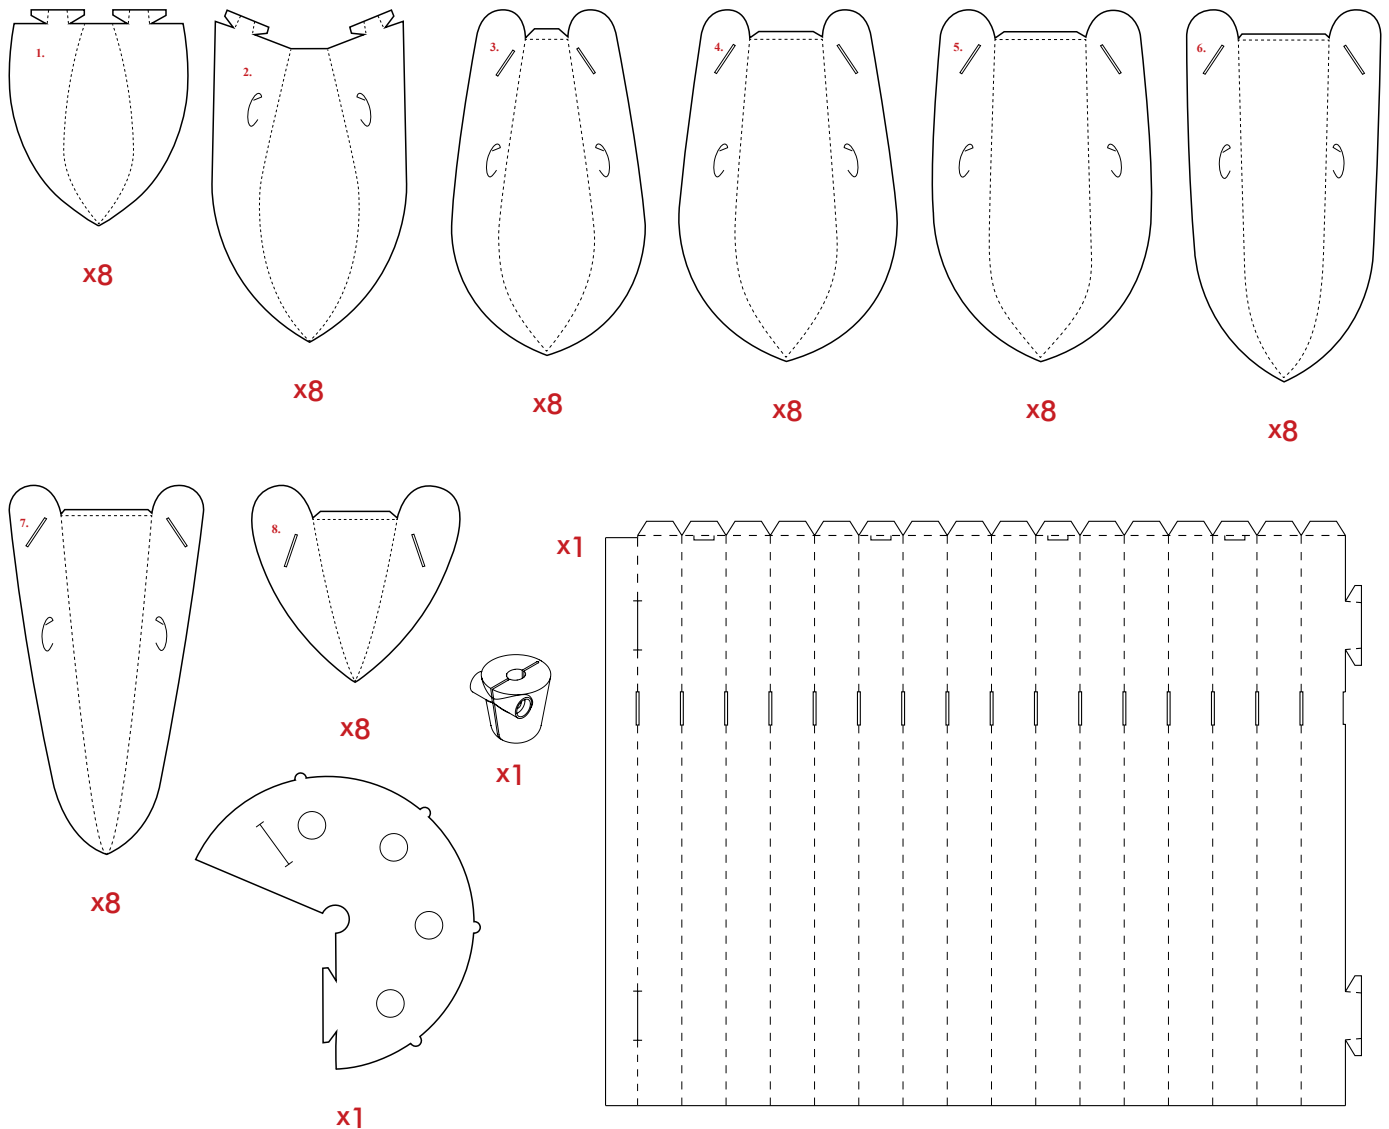

Norm I2

Design: Simon Karkov

normann
C O P E N H A G E N

INFO

The lamp shade is made of a special, non flammable plastic material.

Low-energy 9 Watt (max. 60 Watt) bulbs are recommended.

Socket and cord are not included.

Norm 12 can be cleaned with a duster or by using the shower head in the shower.

Watch the Norm 12 Lamp being assembled:

www.youtube.com/normanncopenhagen

normann
COPENHAGEN

1

2

x8

x8