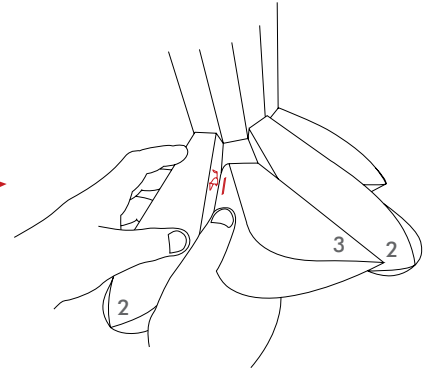

Norm 12 can be cleaned with a duster or by using the shower head in the shower.

Watch the Norm 12 Lamp being assembled:

www.youtube.com/normanncopenhagen

normann
COPENHAGEN

1

2

x8

x8