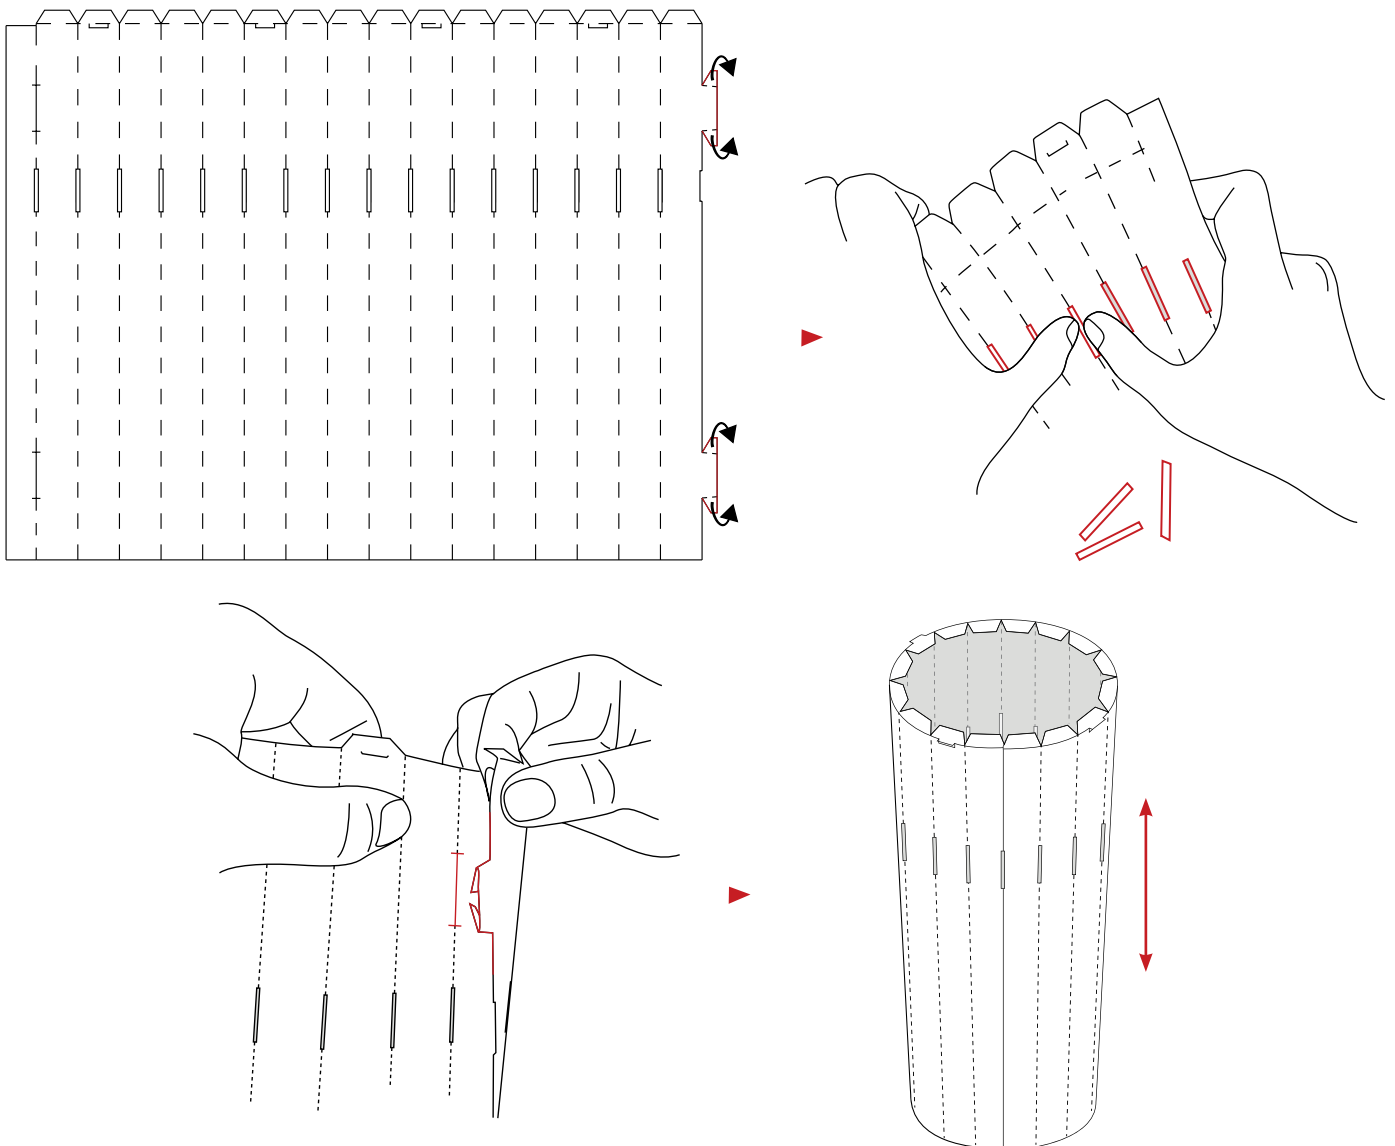

Norm I2

Design: Simon Karkov

normann
C O P E N H A G E N

INFO

The lamp shade is made of a special, non flammable plastic material.

Low-energy 9 Watt (max. 60 Watt) bulbs are recommended.

Socket and cord are not included.

Norm 12 can be cleaned with a duster or by using the shower head in the shower.

Watch the Norm 12 Lamp being assembled:

www.youtube.com/normanncopenhagen

normann
COPENHAGEN

1

2

x8

x8