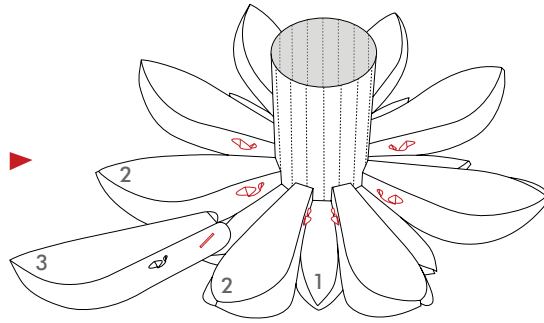

Norm I2

Design: Simon Karkov

normann
C O P E N H A G E N

INFO

The lamp shade is made of a special, non flammable plastic material.

Low-energy 9 Watt (max. 60 Watt) bulbs are recommended.

Socket and cord are not included.

Norm 12 can be cleaned with a duster or by using the shower head in the shower.

Watch the Norm 12 Lamp being assembled:

www.youtube.com/normanncopenhagen

normann
COPENHAGEN

1

2

x8

x8