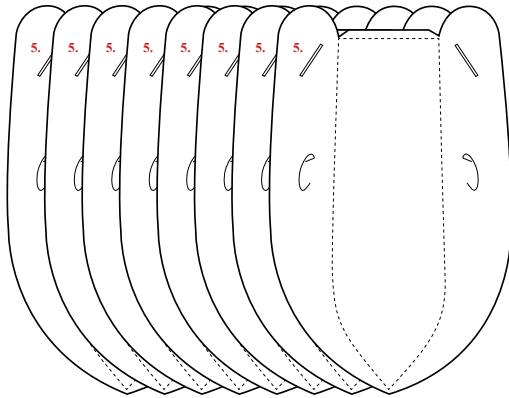

Norm I2

Design: Simon Karkov

normann
C O P E N H A G E N

INFO

The lamp shade is made of a special, non flammable plastic material.

Low-energy 9 Watt (max. 60 Watt) bulbs are recommended.

Socket and cord are not included.

Norm 12 can be cleaned with a duster or by using the shower head in the shower.

Watch the Norm 12 Lamp being assembled:

www.youtube.com/normanncopenhagen

normann
COPENHAGEN

1

2

x8

x8