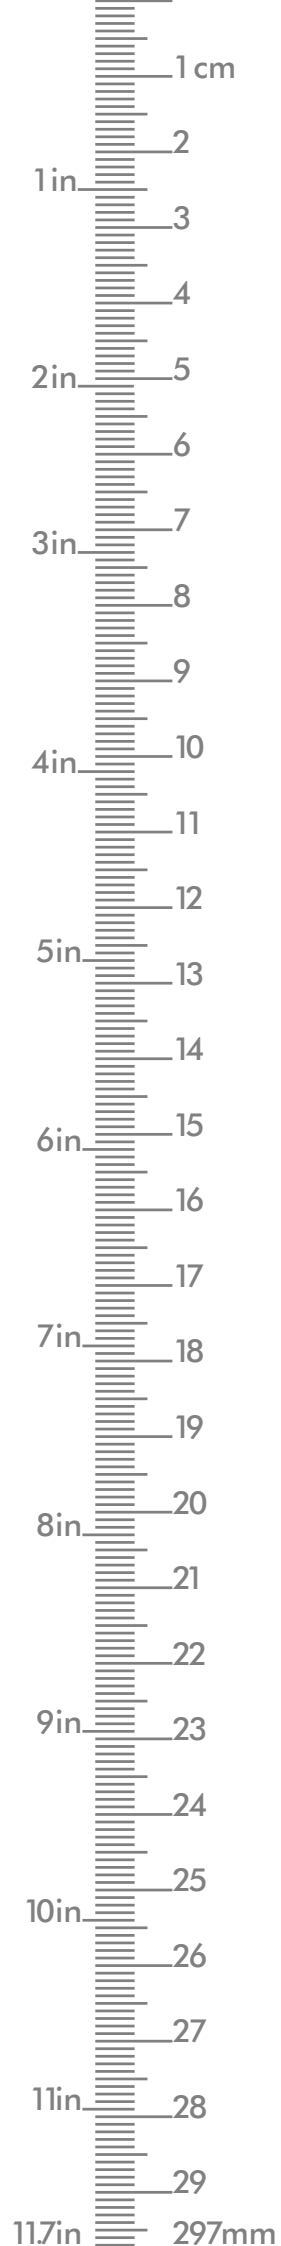

Norm I2

Design: Simon Karkov

normann
C O P E N H A G E N

INFO

The lamp shade is made of a special, non flammable plastic material.

Low-energy 9 Watt (max. 60 Watt) bulbs are recommended.

Socket and cord are not included.

Norm 12 can be cleaned with a duster or by using the shower head in the shower.

Watch the Norm 12 Lamp being assembled:

www.youtube.com/normanncopenhagen

normann
COPENHAGEN

1

2

x8

x8

x8

x8

x8

x8

normann

C O P E N H A G E N

Normann Copenhagen • Østerbrogade 70
2100 Copenhagen Ø • Denmark • Tlf. +45 35 55 44 59
www.normann-copenhagen.com • normann@normann-copenhagen.com