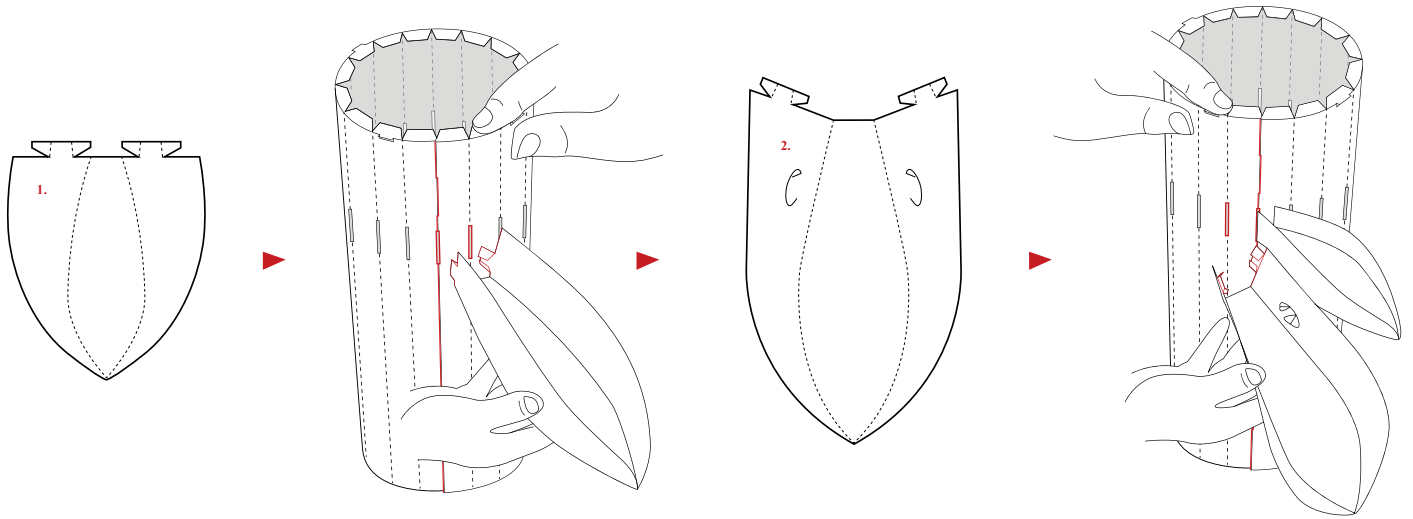

Norm I2

Design: Simon Karkov

normann
C O P E N H A G E N

INFO

The lamp shade is made of a special, non flammable plastic material.

Low-energy 9 Watt (max. 60 Watt) bulbs are recommended.

Socket and cord are not included.

Norm 12 can be cleaned with a duster or by using the shower head in the shower.

Watch the Norm 12 Lamp being assembled:

www.youtube.com/normanncopenhagen

normann
COPENHAGEN

1

2

x8

x8