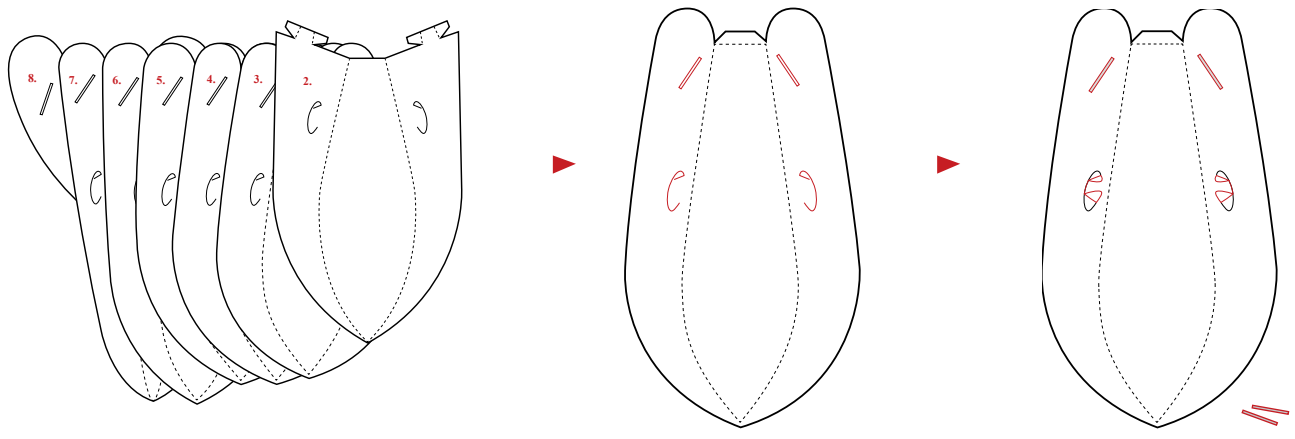

Norm I2

Design: Simon Karkov

normann
C O P E N H A G E N

INFO

The lamp shade is made of a special, non flammable plastic material.

Low-energy 9 Watt (max. 60 Watt) bulbs are recommended.

Socket and cord are not included.

Norm 12 can be cleaned with a duster or by using the shower head in the shower.

Watch the Norm 12 Lamp being assembled:

www.youtube.com/normanncopenhagen

normann
COPENHAGEN

1

2

x8

x8