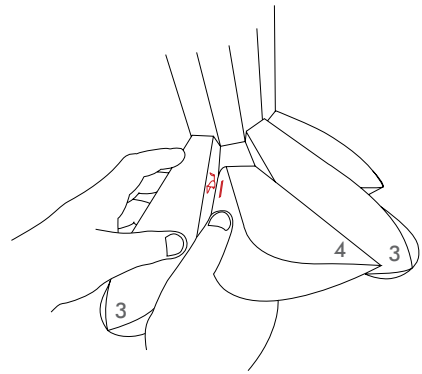

Norm 12 can be cleaned with a duster or by using the shower head in the shower.

Watch the Norm 12 Lamp being assembled:

www.youtube.com/normanncopenhagen

normann
COPENHAGEN

1

2

x8

x8