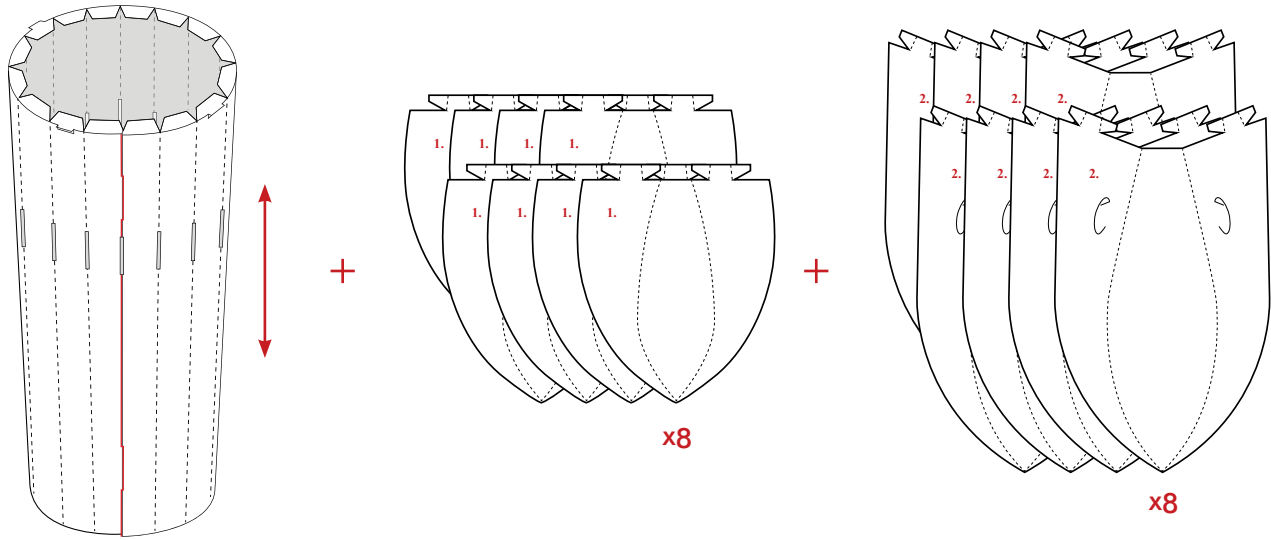

Norm I2

Design: Simon Karkov

normann
C O P E N H A G E N

INFO

The lamp shade is made of a special, non flammable plastic material.

Low-energy 9 Watt (max. 60 Watt) bulbs are recommended.

Socket and cord are not included.

Norm 12 can be cleaned with a duster or by using the shower head in the shower.

Watch the Norm 12 Lamp being assembled:

www.youtube.com/normanncopenhagen

normann
COPENHAGEN

1

2

x8

x8