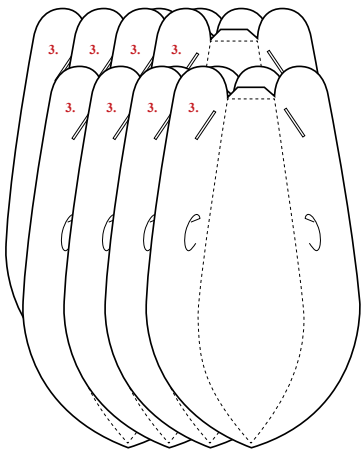

Norm I2

Design: Simon Karkov

normann
C O P E N H A G E N

INFO

The lamp shade is made of a special, non flammable plastic material.

Low-energy 9 Watt (max. 60 Watt) bulbs are recommended.

Socket and cord are not included.

Norm 12 can be cleaned with a duster or by using the shower head in the shower.

Watch the Norm 12 Lamp being assembled:

www.youtube.com/normanncopenhagen

normann
COPENHAGEN

1

2

x8

x8