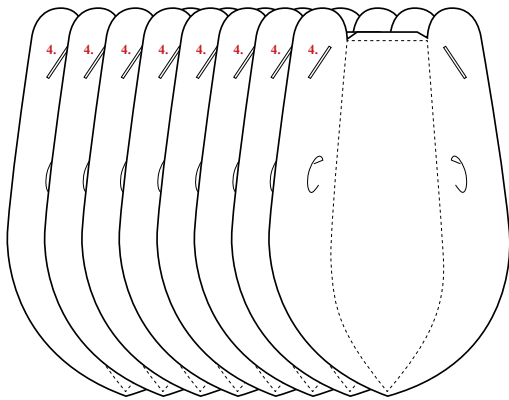

Norm I2

Design: Simon Karkov

normann
C O P E N H A G E N

INFO

The lamp shade is made of a special, non flammable plastic material.

Low-energy 9 Watt (max. 60 Watt) bulbs are recommended.

Socket and cord are not included.

Norm 12 can be cleaned with a duster or by using the shower head in the shower.

Watch the Norm 12 Lamp being assembled:

www.youtube.com/normanncopenhagen

normann
COPENHAGEN

1

2

x8

x8