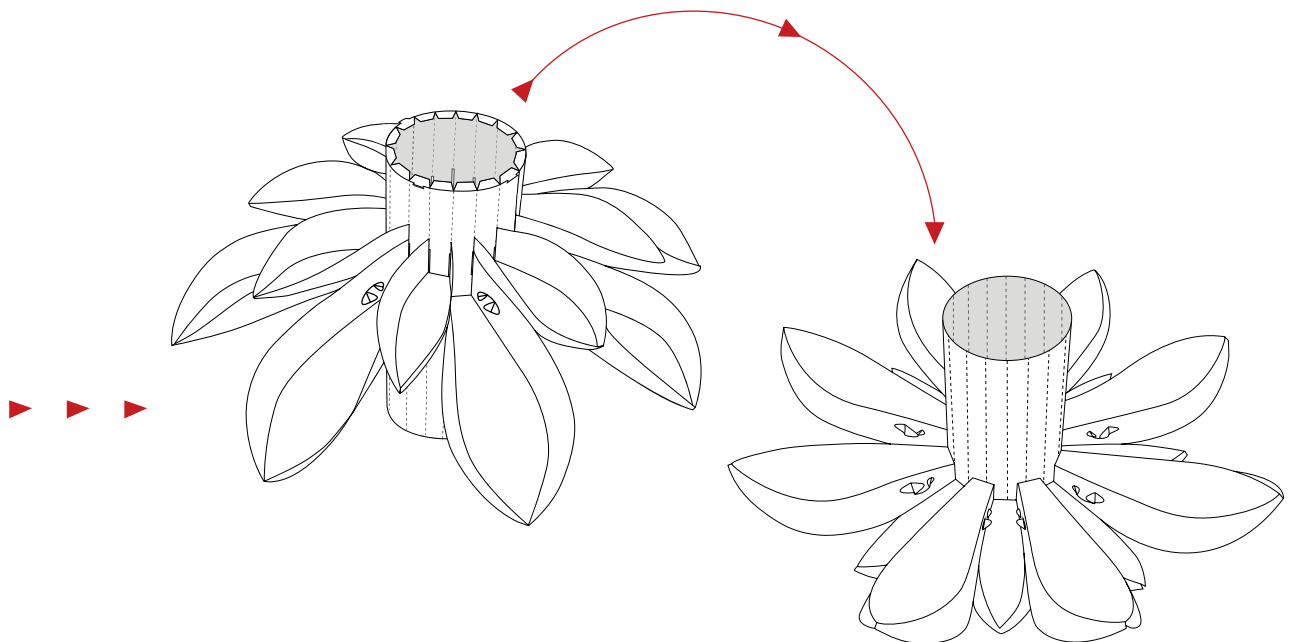

Norm I2

Design: Simon Karkov

normann
C O P E N H A G E N

INFO

The lamp shade is made of a special, non flammable plastic material.

Low-energy 9 Watt (max. 60 Watt) bulbs are recommended.

Socket and cord are not included.

Norm 12 can be cleaned with a duster or by using the shower head in the shower.

Watch the Norm 12 Lamp being assembled:

www.youtube.com/normanncopenhagen

normann
COPENHAGEN

1

2

x8

x8