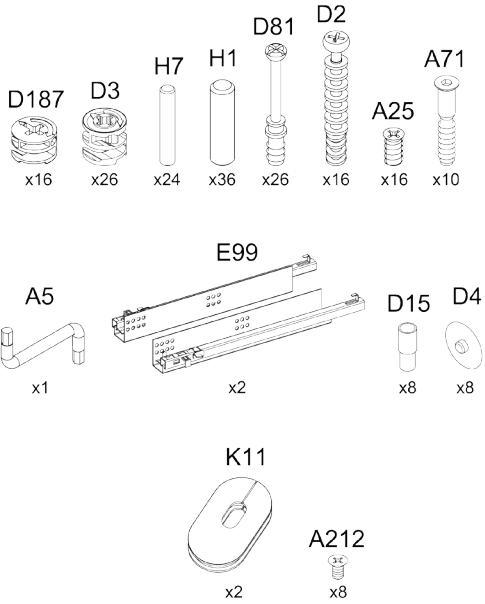

normann

C O P E N H A G E N

KABINO

SIDEBOARD W. DRAWERS

ASSEMBLY INSTRUCTIONS

OVERVIEW

KABINO SIDEBOARD W. DRAWERS - ASSEMBLY MANUAL

1

2

3

4

KABINO SIDEBOARD W. DRAWERS - ASSEMBLY MANUAL

5

6

7

8

15

16

17

18

19

20

21

22