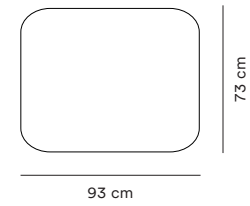

## Narrow Seat Modules

Dimensions H 76 cm, SH 41 cm

**100 Narrow  
Left Armrest**

**110 Narrow  
Center**

**120 Narrow  
Right Armrest**

**150 Narrow  
Corner**

## Wide Seat Modules

Dimensions H 76 cm, SH 41 cm

**330 Wide  
Open Left**

**340 Wide  
Open Right**

## Armchair and Poufs

Dimensions Chair H 76 cm, SH 41 cm and Pouf H 41 cm

**Sum  
Armchair**

**700 Pouf  
Small**

**710 Pouf  
Large**

Sum Modular Sofa