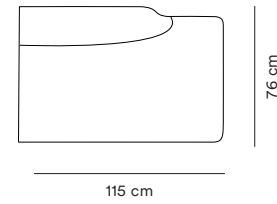

## Narrow Seat Modules

Dimensions H 76 cm, SH 41 cm

**100 Narrow  
Left Armrest**

**110 Narrow  
Center**

**120 Narrow  
Right Armrest**

**150 Narrow  
Corner**

## Wide Seat Modules

Dimensions H 76 cm, SH 41 cm

**330 Wide  
Open Left**

**340 Wide  
Open Right**

## Armchair and Poufs

Dimensions Chair H 76 cm, SH 41 cm and Pouf H 41 cm

**Sum  
Armchair**

**700 Pouf  
Small**

**710 Pouf  
Large**

Sum Modular Sofa