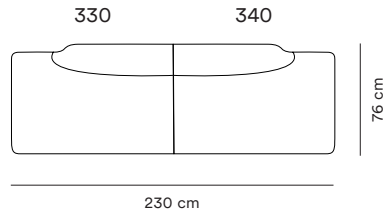

Sum Modular Sofa

Sofa Examples