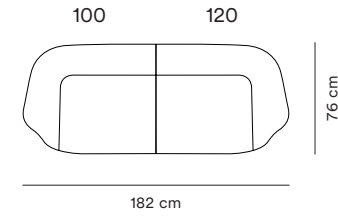

Sum Modular Sofa

Sofa Examples