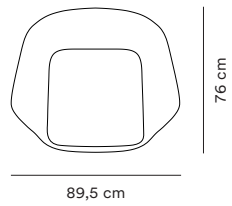

## Narrow Seat Modules

Dimensions H 76 cm, SH 41 cm

**100 Narrow  
Left Armrest**

**110 Narrow  
Center**

**120 Narrow  
Right Armrest**

**150 Narrow  
Corner**

## Wide Seat Modules

Dimensions H 76 cm, SH 41 cm

**330 Wide  
Open Left**

**340 Wide  
Open Right**

## Armchair and Poufs

Dimensions Chair H 76 cm, SH 41 cm and Pouf H 41 cm

**Sum  
Armchair**

**700 Pouf  
Small**

**710 Pouf  
Large**

Sum Modular Sofa