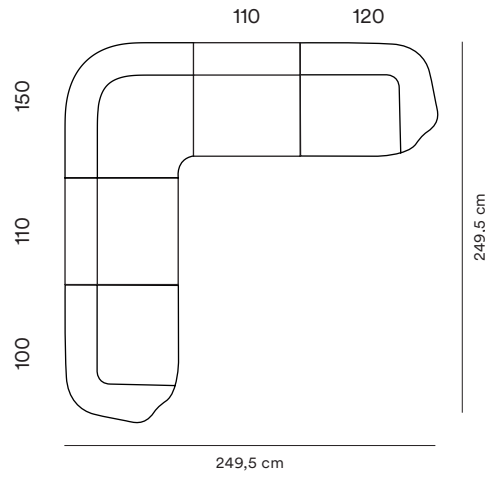

Sofa Examples