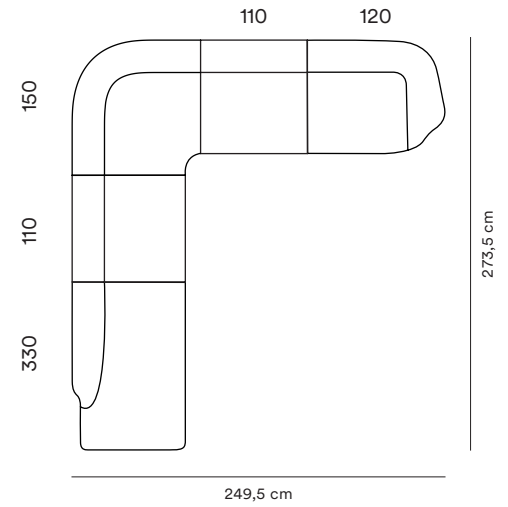

Sofa Examples