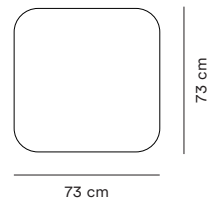

## Narrow Seat Modules

Dimensions H 76 cm, SH 41 cm

**100 Narrow  
Left Armrest**

**110 Narrow  
Center**

**120 Narrow  
Right Armrest**

**150 Narrow  
Corner**

## Wide Seat Modules

Dimensions H 76 cm, SH 41 cm

**330 Wide  
Open Left**

**340 Wide  
Open Right**

## Armchair and Poufs

Dimensions Chair H 76 cm, SH 41 cm and Pouf H 41 cm

**Sum  
Armchair**

**700 Pouf  
Small**

**710 Pouf  
Large**

Sum Modular Sofa