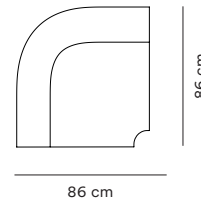

## Narrow Seat Modules

Dimensions H 76 cm, SH 41 cm

**100 Narrow  
Left Armrest**

**110 Narrow  
Center**

**120 Narrow  
Right Armrest**

**150 Narrow  
Corner**

## Wide Seat Modules

Dimensions H 76 cm, SH 41 cm

**330 Wide  
Open Left**

**340 Wide  
Open Right**

## Armchair and Poufs

Dimensions Chair H 76 cm, SH 41 cm and Pouf H 41 cm

**Sum  
Armchair**

**700 Pouf  
Small**

**710 Pouf  
Large**

Sum Modular Sofa