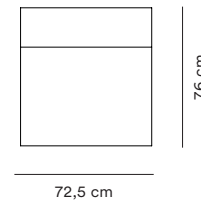

## Narrow Seat Modules

Dimensions H 76 cm, SH 41 cm

**100 Narrow  
Left Armrest**

**110 Narrow  
Center**

**120 Narrow  
Right Armrest**

**150 Narrow  
Corner**

## Wide Seat Modules

Dimensions H 76 cm, SH 41 cm

**330 Wide  
Open Left**

**340 Wide  
Open Right**

## Armchair and Poufs

Dimensions Chair H 76 cm, SH 41 cm and Pouf H 41 cm

**Sum  
Armchair**

**700 Pouf  
Small**

**710 Pouf  
Large**

Sum Modular Sofa