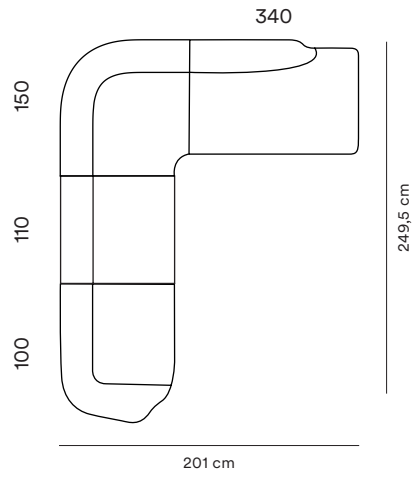

Sofa Examples