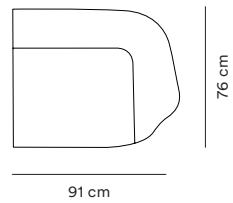

## Narrow Seat Modules

Dimensions H 76 cm, SH 41 cm

**100 Narrow  
Left Armrest**

**110 Narrow  
Center**

**120 Narrow  
Right Armrest**

**150 Narrow  
Corner**

## Wide Seat Modules

Dimensions H 76 cm, SH 41 cm

**330 Wide  
Open Left**

**340 Wide  
Open Right**

## Armchair and Poufs

Dimensions Chair H 76 cm, SH 41 cm and Pouf H 41 cm

**Sum  
Armchair**

**700 Pouf  
Small**

**710 Pouf  
Large**

Sum Modular Sofa