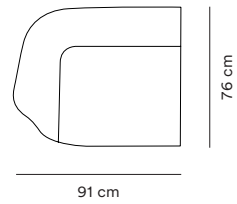

## Narrow Seat Modules

Dimensions H 76 cm, SH 41 cm

**100 Narrow  
Left Armrest**

**110 Narrow  
Center**

**120 Narrow  
Right Armrest**

**150 Narrow  
Corner**

## Wide Seat Modules

Dimensions H 76 cm, SH 41 cm

**330 Wide  
Open Left**

**340 Wide  
Open Right**

## Armchair and Poufs

Dimensions Chair H 76 cm, SH 41 cm and Pouf H 41 cm

**Sum  
Armchair**

**700 Pouf  
Small**

**710 Pouf  
Large**

Sum Modular Sofa