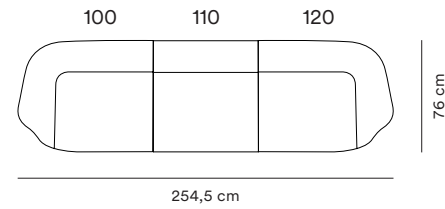

Sum Modular Sofa

Sofa Examples