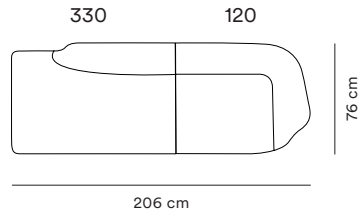

Sum Modular Sofa

Sofa Examples