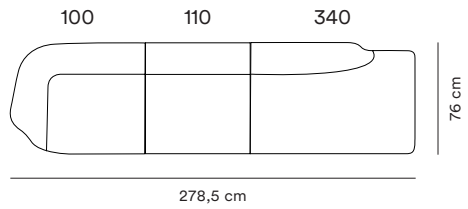

Sum Modular Sofa

Sofa Examples