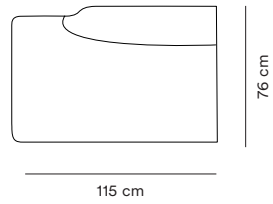

## Narrow Seat Modules

Dimensions H 76 cm, SH 41 cm

**100 Narrow  
Left Armrest**

**110 Narrow  
Center**

**120 Narrow  
Right Armrest**

**150 Narrow  
Corner**

## Wide Seat Modules

Dimensions H 76 cm, SH 41 cm

**330 Wide  
Open Left**

**340 Wide  
Open Right**

## Armchair and Poufs

Dimensions Chair H 76 cm, SH 41 cm and Pouf H 41 cm

**Sum  
Armchair**

**700 Pouf  
Small**

**710 Pouf  
Large**

Sum Modular Sofa