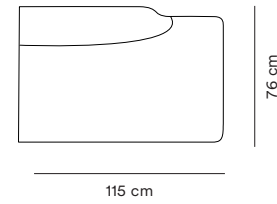

Sum Modular Sofa Overview

normann

C O P E N H A G E N

Narrow Seat Modules

Dimensions H 76 cm, SH 41 cm

**100 Narrow
Left Armrest**

**110 Narrow
Center**

**120 Narrow
Right Armrest**

**150 Narrow
Corner**

Wide Seat Modules

Dimensions H 76 cm, SH 41 cm

**330 Wide
Open Left**

**340 Wide
Open Right**

Armchair and Poufs

Dimensions Chair H 76 cm, SH 41 cm and Pouf H 41 cm

**Sum
Armchair**