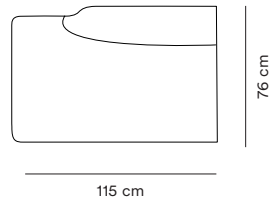

Sum Modular Sofa Overview

normann

C O P E N H A G E N

Narrow Seat Modules

Dimensions H 76 cm, SH 41 cm

**100 Narrow
Left Armrest**

**110 Narrow
Center**

**120 Narrow
Right Armrest**

**150 Narrow
Corner**

Wide Seat Modules

Dimensions H 76 cm, SH 41 cm

**330 Wide
Open Left**

**340 Wide
Open Right**

Armchair and Poufs

Dimensions Chair H 76 cm, SH 41 cm and Pouf H 41 cm

**Sum
Armchair**