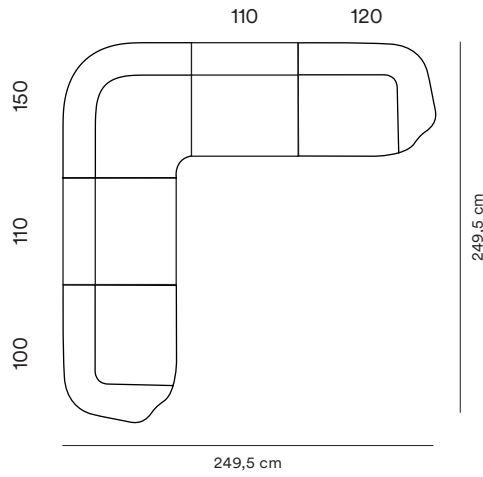

Sum Modular Sofa Overview

normann

C O P E N H A G E N

Narrow Seat Modules

Dimensions H 76 cm, SH 41 cm

**100 Narrow
Left Armrest**

**110 Narrow
Center**

**120 Narrow
Right Armrest**

**150 Narrow
Corner**

Wide Seat Modules

Dimensions H 76 cm, SH 41 cm

**330 Wide
Open Left**

**340 Wide
Open Right**

Armchair and Poufs

Dimensions Chair H 76 cm, SH 41 cm and Pouf H 41 cm

**Sum
Armchair**

**700 Pouf
Small**

**710 Pouf
Large**

Sum Modular Sofa

Sofa Examples

Sum Modular Sofa

Sofa Examples

Contact

Normann Copenhagen