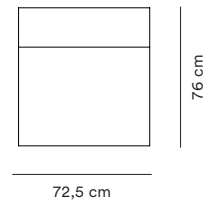

Sum Modular Sofa Overview

normann

C O P E N H A G E N

Narrow Seat Modules

Dimensions H 76 cm, SH 41 cm

**100 Narrow
Left Armrest**

**110 Narrow
Center**

**120 Narrow
Right Armrest**

**150 Narrow
Corner**

Wide Seat Modules

Dimensions H 76 cm, SH 41 cm

**330 Wide
Open Left**

**340 Wide
Open Right**

Armchair and Poufs

Dimensions Chair H 76 cm, SH 41 cm and Pouf H 41 cm

**Sum
Armchair**