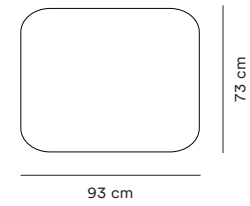

**710 Pouf
Large**