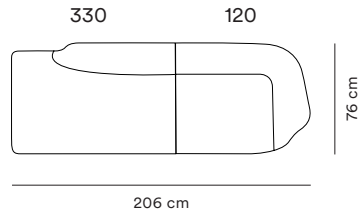

Sum Modular Sofa Overview

normann

C O P E N H A G E N

Narrow Seat Modules

Dimensions H 76 cm, SH 41 cm

**100 Narrow
Left Armrest**

**110 Narrow
Center**

**120 Narrow
Right Armrest**

**150 Narrow
Corner**

Wide Seat Modules

Dimensions H 76 cm, SH 41 cm

**330 Wide
Open Left**

**340 Wide
Open Right**

Armchair and Poufs

Dimensions Chair H 76 cm, SH 41 cm and Pouf H 41 cm

**Sum
Armchair**

**700 Pouf
Small**

**710 Pouf
Large**

Sum Modular Sofa

Sofa Examples

Sum Modular Sofa

Sofa Examples

Contact

Normann Copenhagen