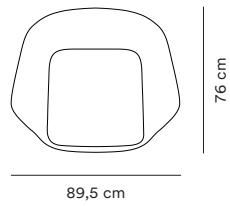

Sum Modular Sofa Overview

normann

C O P E N H A G E N

Narrow Seat Modules

Dimensions H 76 cm, SH 41 cm

**100 Narrow
Left Armrest**

**110 Narrow
Center**

**120 Narrow
Right Armrest**

**150 Narrow
Corner**

Wide Seat Modules

Dimensions H 76 cm, SH 41 cm

**330 Wide
Open Left**

**340 Wide
Open Right**

Armchair and Poufs

Dimensions Chair H 76 cm, SH 41 cm and Pouf H 41 cm

**Sum
Armchair**