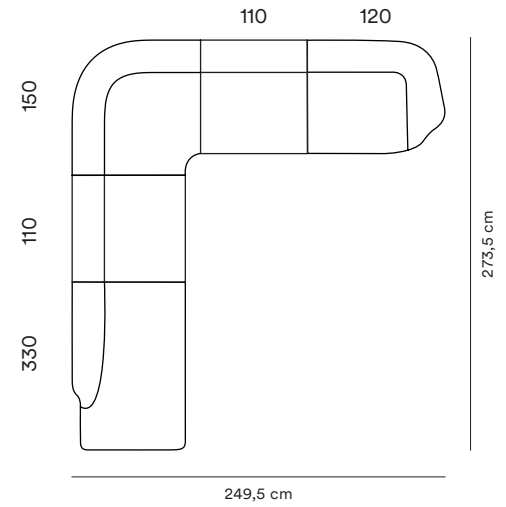

Sum Modular Sofa Overview

normann

C O P E N H A G E N

Narrow Seat Modules

Dimensions H 76 cm, SH 41 cm

**100 Narrow
Left Armrest**

**110 Narrow
Center**

**120 Narrow
Right Armrest**

**150 Narrow
Corner**

Wide Seat Modules

Dimensions H 76 cm, SH 41 cm

**330 Wide
Open Left**

**340 Wide
Open Right**

Armchair and Poufs

Dimensions Chair H 76 cm, SH 41 cm and Pouf H 41 cm

**Sum
Armchair**

**700 Pouf
Small**

**710 Pouf
Large**

Sum Modular Sofa

Sofa Examples

Sum Modular Sofa

Sofa Examples

Contact

Normann Copenhagen