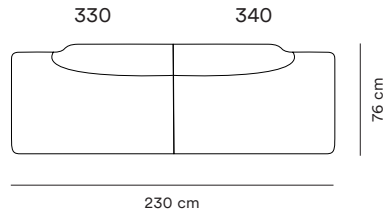

Sum Modular Sofa Overview

normann

C O P E N H A G E N

Narrow Seat Modules

Dimensions H 76 cm, SH 41 cm

**100 Narrow
Left Armrest**

**110 Narrow
Center**

**120 Narrow
Right Armrest**

**150 Narrow
Corner**

Wide Seat Modules

Dimensions H 76 cm, SH 41 cm

**330 Wide
Open Left**

**340 Wide
Open Right**

Armchair and Poufs

Dimensions Chair H 76 cm, SH 41 cm and Pouf H 41 cm

**Sum
Armchair**

**700 Pouf
Small**

**710 Pouf
Large**

Sum Modular Sofa

Sofa Examples

Sum Modular Sofa

Sofa Examples

Contact

Normann Copenhagen