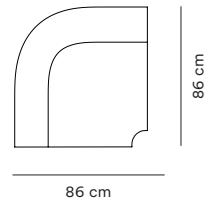

Sum Modular Sofa Overview

normann

C O P E N H A G E N

Narrow Seat Modules

Dimensions H 76 cm, SH 41 cm

**100 Narrow
Left Armrest**

**110 Narrow
Center**

**120 Narrow
Right Armrest**

**150 Narrow
Corner**

Wide Seat Modules

Dimensions H 76 cm, SH 41 cm

**330 Wide
Open Left**

**340 Wide
Open Right**

Armchair and Poufs

Dimensions Chair H 76 cm, SH 41 cm and Pouf H 41 cm

**Sum
Armchair**