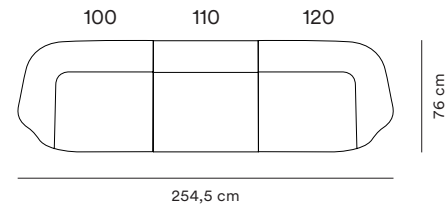

Sum Modular Sofa Overview

normann

C O P E N H A G E N

Narrow Seat Modules

Dimensions H 76 cm, SH 41 cm

**100 Narrow
Left Armrest**

**110 Narrow
Center**

**120 Narrow
Right Armrest**

**150 Narrow
Corner**

Wide Seat Modules

Dimensions H 76 cm, SH 41 cm

**330 Wide
Open Left**

**340 Wide
Open Right**

Armchair and Poufs

Dimensions Chair H 76 cm, SH 41 cm and Pouf H 41 cm

**Sum
Armchair**

**700 Pouf
Small**

**710 Pouf
Large**

Sum Modular Sofa

Sofa Examples

Sum Modular Sofa

Sofa Examples

Contact

Normann Copenhagen