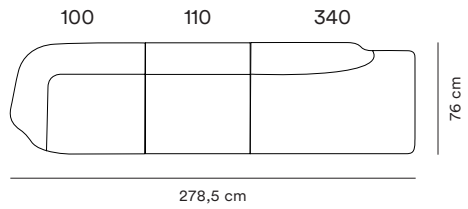

Sum Modular Sofa Overview

normann

C O P E N H A G E N

Narrow Seat Modules

Dimensions H 76 cm, SH 41 cm

**100 Narrow
Left Armrest**

**110 Narrow
Center**

**120 Narrow
Right Armrest**

**150 Narrow
Corner**

Wide Seat Modules

Dimensions H 76 cm, SH 41 cm

**330 Wide
Open Left**

**340 Wide
Open Right**

Armchair and Poufs

Dimensions Chair H 76 cm, SH 41 cm and Pouf H 41 cm

**Sum
Armchair**

**700 Pouf
Small**

**710 Pouf
Large**

Sum Modular Sofa

Sofa Examples

Sum Modular Sofa

Sofa Examples

Contact

Normann Copenhagen