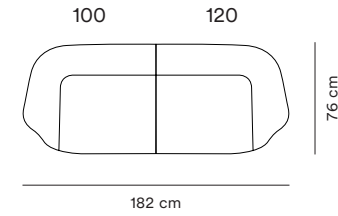

Sum Modular Sofa Overview

normann

C O P E N H A G E N

Narrow Seat Modules

Dimensions H 76 cm, SH 41 cm

**100 Narrow
Left Armrest**

**110 Narrow
Center**

**120 Narrow
Right Armrest**

**150 Narrow
Corner**

Wide Seat Modules

Dimensions H 76 cm, SH 41 cm

**330 Wide
Open Left**

**340 Wide
Open Right**

Armchair and Poufs

Dimensions Chair H 76 cm, SH 41 cm and Pouf H 41 cm

**Sum
Armchair**

**700 Pouf
Small**

**710 Pouf
Large**

Sum Modular Sofa

Sofa Examples

Sum Modular Sofa

Sofa Examples

Contact

Normann Copenhagen