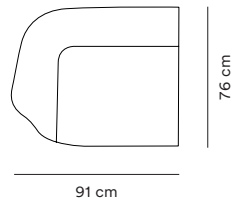

Sum Modular Sofa Overview

normann

C O P E N H A G E N

Narrow Seat Modules

Dimensions H 76 cm, SH 41 cm

**100 Narrow
Left Armrest**

**110 Narrow
Center**

**120 Narrow
Right Armrest**

**150 Narrow
Corner**

Wide Seat Modules

Dimensions H 76 cm, SH 41 cm

**330 Wide
Open Left**

**340 Wide
Open Right**

Armchair and Poufs

Dimensions Chair H 76 cm, SH 41 cm and Pouf H 41 cm

**Sum
Armchair**