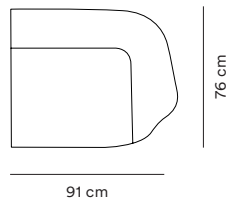

Sum Modular Sofa Overview

normann

C O P E N H A G E N

Narrow Seat Modules

Dimensions H 76 cm, SH 41 cm

**100 Narrow
Left Armrest**

**110 Narrow
Center**

**120 Narrow
Right Armrest**

**150 Narrow
Corner**

Wide Seat Modules

Dimensions H 76 cm, SH 41 cm

**330 Wide
Open Left**

**340 Wide
Open Right**

Armchair and Poufs

Dimensions Chair H 76 cm, SH 41 cm and Pouf H 41 cm

**Sum
Armchair**