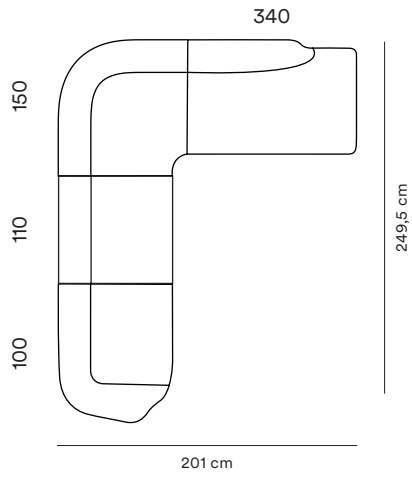

Sum Modular Sofa Overview

normann

C O P E N H A G E N

Narrow Seat Modules

Dimensions H 76 cm, SH 41 cm

**100 Narrow
Left Armrest**

**110 Narrow
Center**

**120 Narrow
Right Armrest**

**150 Narrow
Corner**

Wide Seat Modules

Dimensions H 76 cm, SH 41 cm

**330 Wide
Open Left**

**340 Wide
Open Right**

Armchair and Poufs

Dimensions Chair H 76 cm, SH 41 cm and Pouf H 41 cm

**Sum
Armchair**

**700 Pouf
Small**

**710 Pouf
Large**

Sum Modular Sofa

Sofa Examples

Sum Modular Sofa

Sofa Examples

Contact

Normann Copenhagen