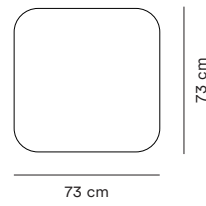

**700 Pouf
Small**