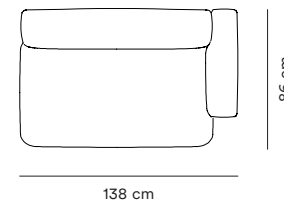

Rope Modular Sofa Overview

Narrow Seat Modules

Dimensions H 67 cm, SH 39 cm

**100 Narrow
Left Armrest**

**110 Narrow
Center**

**120 Narrow
Right Armrest**

**150 Narrow
Corner**

Wide Seat Modules

Dimensions H 67 cm, SH 39 cm

**300 Wide
Left Armrest**

**310 Wide
Center**

**320 Wide
Right Armrest**

**330 Wide
Open Left**

**340 Wide
Open Right**

Wide Seat Chaise Longue Modules

Dimensions H 67 cm, SH 39 cm

**400 Wide Chaise Longue
Left Armrest**

**410 Wide Chaise Longue
Center**

**420 Wide Chaise Longue
Right Armrest**

Poufs and Cushion

Dimensions Pouf H 39 cm, Cushion D 16 cm

**700 Pouf
Small**

**710 Pouf
Large**