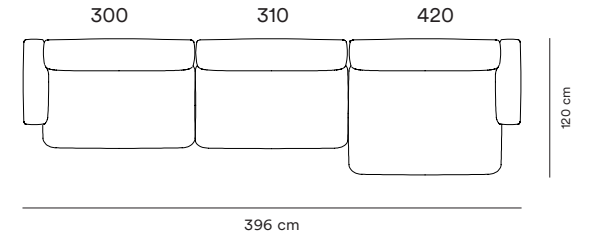

Sofa Examples