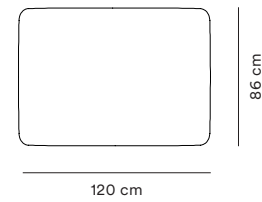

Rope Modular Sofa Overview

Narrow Seat Modules

Dimensions H 67 cm, SH 39 cm

**100 Narrow
Left Armrest**

**110 Narrow
Center**

**120 Narrow
Right Armrest**

**150 Narrow
Corner**

Wide Seat Modules

Dimensions H 67 cm, SH 39 cm

**300 Wide
Left Armrest**

**310 Wide
Center**

**320 Wide
Right Armrest**

**330 Wide
Open Left**

**340 Wide
Open Right**

Wide Seat Chaise Longue Modules

Dimensions H 67 cm, SH 39 cm

**400 Wide Chaise Longue
Left Armrest**

**410 Wide Chaise Longue
Center**

**420 Wide Chaise Longue
Right Armrest**

Poufs and Cushion

Dimensions Pouf H 39 cm, Cushion D 16 cm

**700 Pouf
Small**

**710 Pouf
Large**