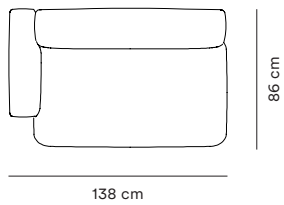

Rope Modular Sofa Overview

Narrow Seat Modules

Dimensions H 67 cm, SH 39 cm

**100 Narrow
Left Armrest**

**110 Narrow
Center**

**120 Narrow
Right Armrest**

**150 Narrow
Corner**

Wide Seat Modules

Dimensions H 67 cm, SH 39 cm

**300 Wide
Left Armrest**

**310 Wide
Center**

**320 Wide
Right Armrest**

**330 Wide
Open Left**

**340 Wide
Open Right**

Wide Seat Chaise Longue Modules

Dimensions H 67 cm, SH 39 cm

**400 Wide Chaise Longue
Left Armrest**

**410 Wide Chaise Longue
Center**

**420 Wide Chaise Longue
Right Armrest**

Poufs and Cushion

Dimensions Pouf H 39 cm, Cushion D 16 cm

**700 Pouf
Small**

**710 Pouf
Large**