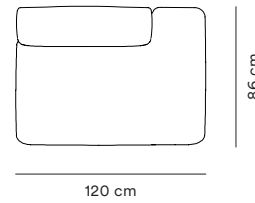

Rope Modular Sofa Overview

Narrow Seat Modules

Dimensions H 67 cm, SH 39 cm

**100 Narrow
Left Armrest**

**110 Narrow
Center**

**120 Narrow
Right Armrest**

**150 Narrow
Corner**

Wide Seat Modules

Dimensions H 67 cm, SH 39 cm

**300 Wide
Left Armrest**

**310 Wide
Center**

**320 Wide
Right Armrest**

**330 Wide
Open Left**

**340 Wide
Open Right**

Wide Seat Chaise Longue Modules

Dimensions H 67 cm, SH 39 cm

**400 Wide Chaise Longue
Left Armrest**

**410 Wide Chaise Longue
Center**

**420 Wide Chaise Longue
Right Armrest**

Poufs and Cushion

Dimensions Pouf H 39 cm, Cushion D 16 cm

**700 Pouf
Small**

**710 Pouf
Large**