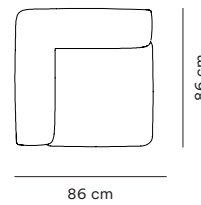

Rope Modular Sofa Overview

Narrow Seat Modules

Dimensions H 67 cm, SH 39 cm

**100 Narrow
Left Armrest**

**110 Narrow
Center**

**120 Narrow
Right Armrest**

**150 Narrow
Corner**

Wide Seat Modules

Dimensions H 67 cm, SH 39 cm

**300 Wide
Left Armrest**

**310 Wide
Center**

**320 Wide
Right Armrest**

**330 Wide
Open Left**

**340 Wide
Open Right**

Wide Seat Chaise Longue Modules

Dimensions H 67 cm, SH 39 cm

**400 Wide Chaise Longue
Left Armrest**

**410 Wide Chaise Longue
Center**

**420 Wide Chaise Longue
Right Armrest**

Poufs and Cushion

Dimensions Pouf H 39 cm, Cushion D 16 cm

**700 Pouf
Small**

**710 Pouf
Large**