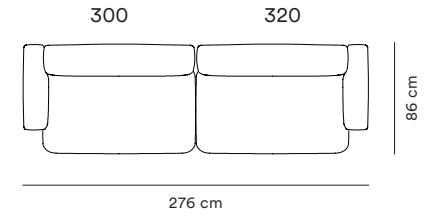

Sofa Examples