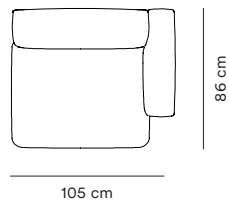

Rope Modular Sofa Overview

Narrow Seat Modules

Dimensions H 67 cm, SH 39 cm

**100 Narrow
Left Armrest**

**110 Narrow
Center**

**120 Narrow
Right Armrest**

**150 Narrow
Corner**

Wide Seat Modules

Dimensions H 67 cm, SH 39 cm

**300 Wide
Left Armrest**

**310 Wide
Center**

**320 Wide
Right Armrest**

**330 Wide
Open Left**

**340 Wide
Open Right**

Wide Seat Chaise Longue Modules

Dimensions H 67 cm, SH 39 cm

**400 Wide Chaise Longue
Left Armrest**

**410 Wide Chaise Longue
Center**

**420 Wide Chaise Longue
Right Armrest**

Poufs and Cushion

Dimensions Pouf H 39 cm, Cushion D 16 cm

**700 Pouf
Small**

**710 Pouf
Large**