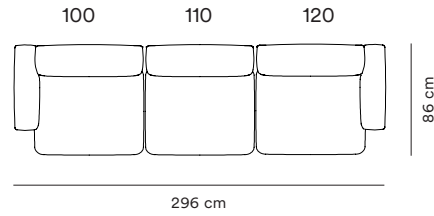

Sofa Examples