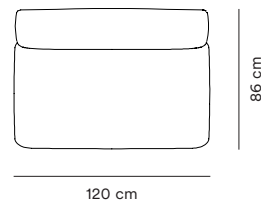

Rope Modular Sofa Overview

Narrow Seat Modules

Dimensions H 67 cm, SH 39 cm

**100 Narrow
Left Armrest**

**110 Narrow
Center**

**120 Narrow
Right Armrest**

**150 Narrow
Corner**

Wide Seat Modules

Dimensions H 67 cm, SH 39 cm

**300 Wide
Left Armrest**

**310 Wide
Center**

**320 Wide
Right Armrest**

**330 Wide
Open Left**

**340 Wide
Open Right**

Wide Seat Chaise Longue Modules

Dimensions H 67 cm, SH 39 cm

**400 Wide Chaise Longue
Left Armrest**

**410 Wide Chaise Longue
Center**

**420 Wide Chaise Longue
Right Armrest**

Poufs and Cushion

Dimensions Pouf H 39 cm, Cushion D 16 cm

**700 Pouf
Small**

**710 Pouf
Large**