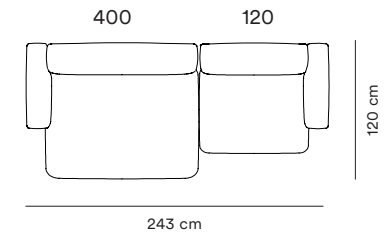

Sofa Examples