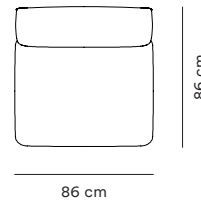

Rope Modular Sofa Overview

Narrow Seat Modules

Dimensions H 67 cm, SH 39 cm

**100 Narrow
Left Armrest**

**110 Narrow
Center**

**120 Narrow
Right Armrest**

**150 Narrow
Corner**

Wide Seat Modules

Dimensions H 67 cm, SH 39 cm

**300 Wide
Left Armrest**

**310 Wide
Center**

**320 Wide
Right Armrest**

**330 Wide
Open Left**

**340 Wide
Open Right**

Wide Seat Chaise Longue Modules

Dimensions H 67 cm, SH 39 cm

**400 Wide Chaise Longue
Left Armrest**

**410 Wide Chaise Longue
Center**

**420 Wide Chaise Longue
Right Armrest**

Poufs and Cushion

Dimensions Pouf H 39 cm, Cushion D 16 cm

**700 Pouf
Small**

**710 Pouf
Large**