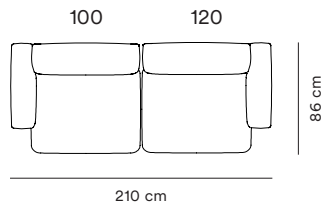

Sofa Examples