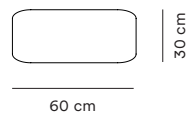

800 Cushion