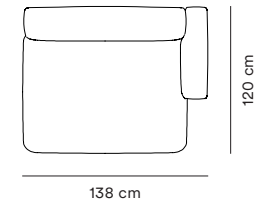

Rope Modular Sofa Overview

Narrow Seat Modules

Dimensions H 67 cm, SH 39 cm

**100 Narrow
Left Armrest**

**110 Narrow
Center**

**120 Narrow
Right Armrest**

**150 Narrow
Corner**

Wide Seat Modules

Dimensions H 67 cm, SH 39 cm

**300 Wide
Left Armrest**

**310 Wide
Center**

**320 Wide
Right Armrest**

**330 Wide
Open Left**

**340 Wide
Open Right**

Wide Seat Chaise Longue Modules

Dimensions H 67 cm, SH 39 cm

**400 Wide Chaise Longue
Left Armrest**

**410 Wide Chaise Longue
Center**

**420 Wide Chaise Longue
Right Armrest**

Poufs and Cushion

Dimensions Pouf H 39 cm, Cushion D 16 cm

**700 Pouf
Small**

**710 Pouf
Large**