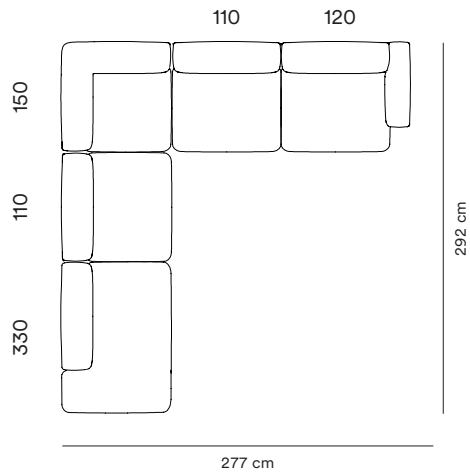

Sofa Examples