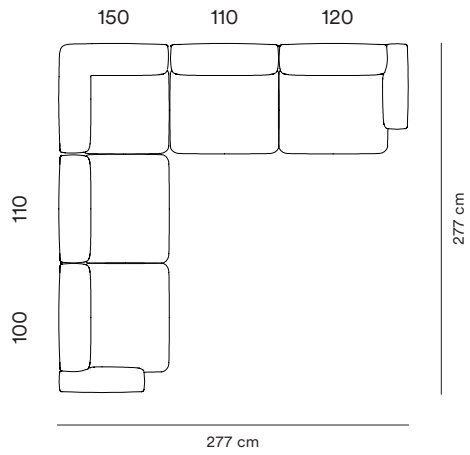

Sofa Examples