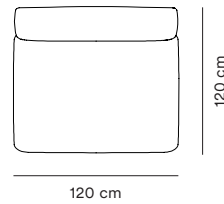

Rope Modular Sofa Overview

Narrow Seat Modules

Dimensions H 67 cm, SH 39 cm

**100 Narrow
Left Armrest**

**110 Narrow
Center**

**120 Narrow
Right Armrest**

**150 Narrow
Corner**

Wide Seat Modules

Dimensions H 67 cm, SH 39 cm

**300 Wide
Left Armrest**

**310 Wide
Center**

**320 Wide
Right Armrest**

**330 Wide
Open Left**

**340 Wide
Open Right**

Wide Seat Chaise Longue Modules

Dimensions H 67 cm, SH 39 cm

**400 Wide Chaise Longue
Left Armrest**

**410 Wide Chaise Longue
Center**

**420 Wide Chaise Longue
Right Armrest**

Poufs and Cushion

Dimensions Pouf H 39 cm, Cushion D 16 cm

**700 Pouf
Small**

**710 Pouf
Large**