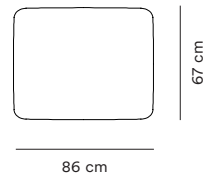

Rope Modular Sofa Overview

Narrow Seat Modules

Dimensions H 67 cm, SH 39 cm

**100 Narrow
Left Armrest**

**110 Narrow
Center**

**120 Narrow
Right Armrest**

**150 Narrow
Corner**

Wide Seat Modules

Dimensions H 67 cm, SH 39 cm

**300 Wide
Left Armrest**

**310 Wide
Center**

**320 Wide
Right Armrest**

**330 Wide
Open Left**

**340 Wide
Open Right**

Wide Seat Chaise Longue Modules

Dimensions H 67 cm, SH 39 cm

**400 Wide Chaise Longue
Left Armrest**

**410 Wide Chaise Longue
Center**

**420 Wide Chaise Longue
Right Armrest**

Poufs and Cushion

Dimensions Pouf H 39 cm, Cushion D 16 cm

**700 Pouf
Small**

**710 Pouf
Large**