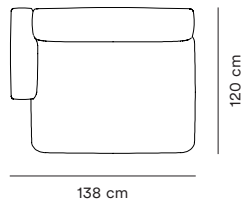

Rope Modular Sofa Overview

Narrow Seat Modules

Dimensions H 67 cm, SH 39 cm

**100 Narrow
Left Armrest**

**110 Narrow
Center**

**120 Narrow
Right Armrest**

**150 Narrow
Corner**

Wide Seat Modules

Dimensions H 67 cm, SH 39 cm

**300 Wide
Left Armrest**

**310 Wide
Center**

**320 Wide
Right Armrest**

**330 Wide
Open Left**

**340 Wide
Open Right**

Wide Seat Chaise Longue Modules

Dimensions H 67 cm, SH 39 cm

**400 Wide Chaise Longue
Left Armrest**

**410 Wide Chaise Longue
Center**

**420 Wide Chaise Longue
Right Armrest**

Poufs and Cushion

Dimensions Pouf H 39 cm, Cushion D 16 cm

**700 Pouf
Small**

**710 Pouf
Large**