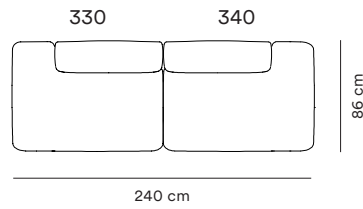

Sofa Examples