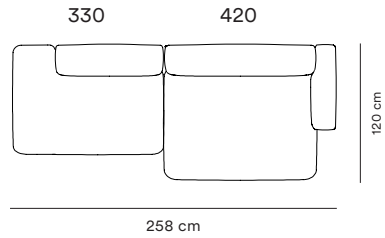

Sofa Examples