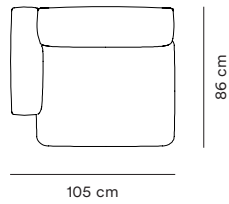

Rope Modular Sofa Overview

Narrow Seat Modules

Dimensions H 67 cm, SH 39 cm

**100 Narrow
Left Armrest**

**110 Narrow
Center**

**120 Narrow
Right Armrest**

**150 Narrow
Corner**

Wide Seat Modules

Dimensions H 67 cm, SH 39 cm

**300 Wide
Left Armrest**

**310 Wide
Center**

**320 Wide
Right Armrest**

**330 Wide
Open Left**

**340 Wide
Open Right**

Wide Seat Chaise Longue Modules

Dimensions H 67 cm, SH 39 cm

**400 Wide Chaise Longue
Left Armrest**

**410 Wide Chaise Longue
Center**

**420 Wide Chaise Longue
Right Armrest**

Poufs and Cushion

Dimensions Pouf H 39 cm, Cushion D 16 cm

**700 Pouf
Small**

**710 Pouf
Large**