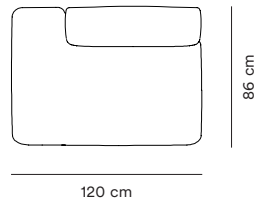

Rope Modular Sofa Overview

Narrow Seat Modules

Dimensions H 67 cm, SH 39 cm

**100 Narrow
Left Armrest**

**110 Narrow
Center**

**120 Narrow
Right Armrest**

**150 Narrow
Corner**

Wide Seat Modules

Dimensions H 67 cm, SH 39 cm

**300 Wide
Left Armrest**

**310 Wide
Center**

**320 Wide
Right Armrest**

**330 Wide
Open Left**

**340 Wide
Open Right**

Wide Seat Chaise Longue Modules

Dimensions H 67 cm, SH 39 cm

**400 Wide Chaise Longue
Left Armrest**

**410 Wide Chaise Longue
Center**

**420 Wide Chaise Longue
Right Armrest**

Poufs and Cushion

Dimensions Pouf H 39 cm, Cushion D 16 cm

**700 Pouf
Small**

**710 Pouf
Large**