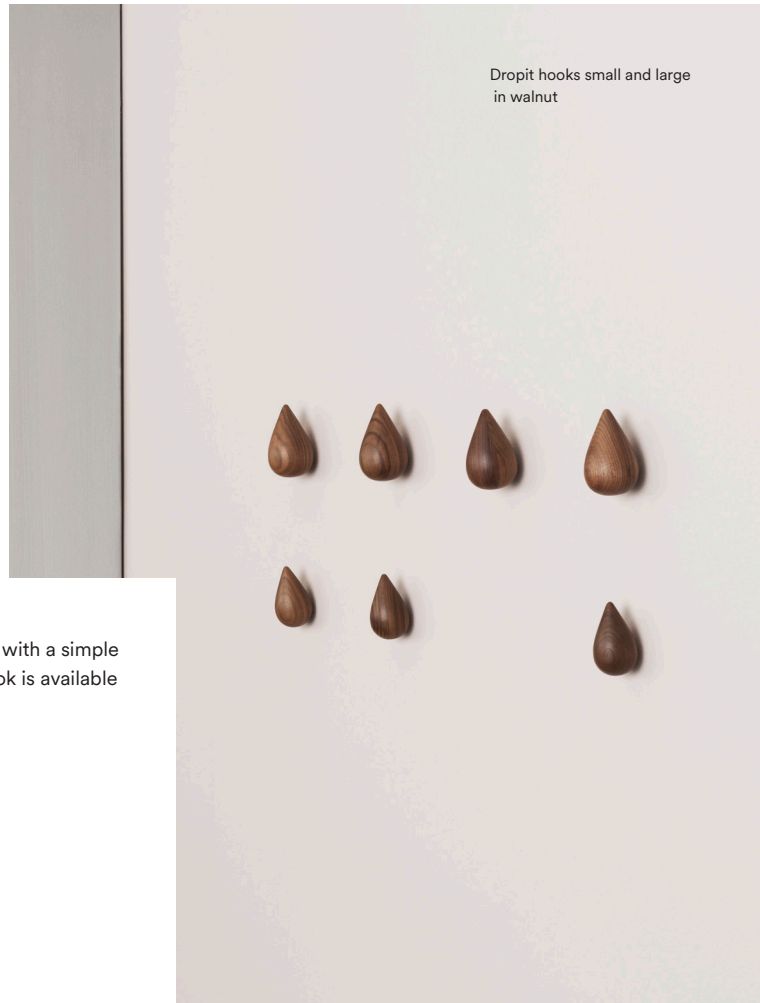

Dropit

Dropit hooks small and large
in walnut

Product Facts

Description

Dropit is an example of how even a simple product with a simple function can make an impact. The drop-shaped hook is available in two sizes and supplied as a pair in a box.

Designer / Year Of Design

Asshoff & Brogård / 2010

Material

Walnut / Oak / Painted and lacquered wood

Dimensions

Small H 7,7 x L 5 x D 8 cm

Large H 9,3 x L 6 x D 8,7 cm

Construction

Including screws and rawlplugs.

Maintenance

Clean with a damp cloth.