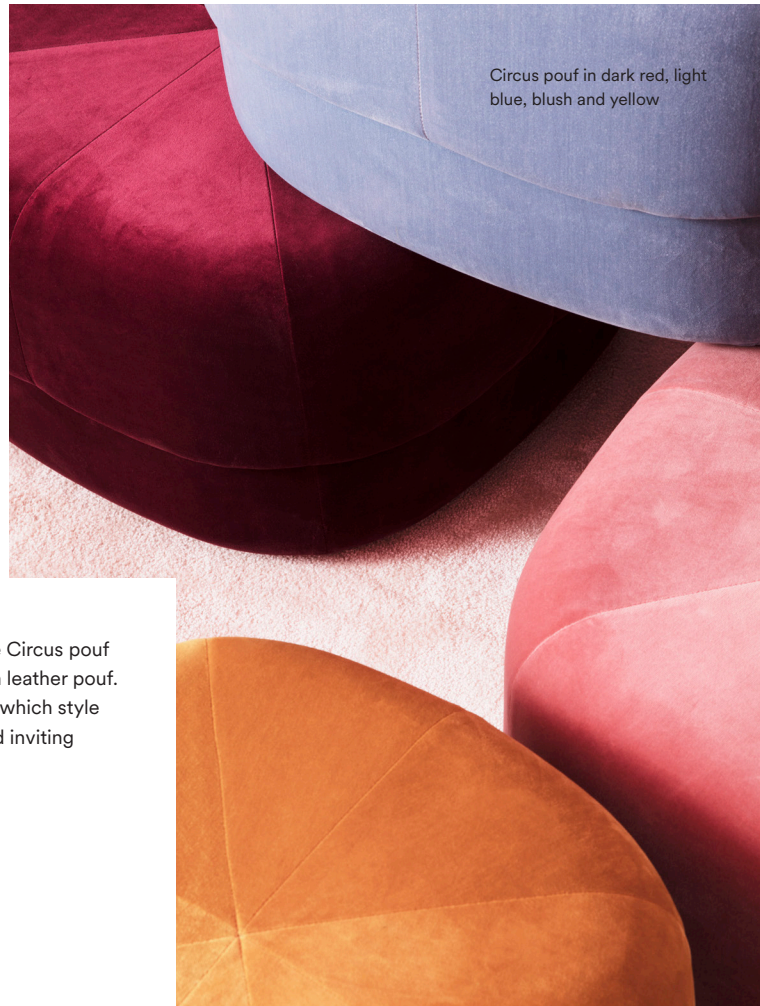

Circus

Playful and sophisticated seating

normann

C O P E N H A G E N

An exclusive Scandinavian pouf

Circus is a pouf that has an exclusive, Scandinavian feel, created by the Danish designer, Simon Legald. The pouf is rounded in shape, with the clean, graphic lines characteristic of Scandinavian design. The versatile Circus pouf allows contradictions to meet in a design whose style is strict and minimalist, while at the same time having a soft and inviting expression. Circus draws inspiration from antique Moroccan leather poufs, whose focus is on handicraft, and it explores the design construction and plays with the details. The traditional patchwork patterns are replaced by a plain triangle motif, giving the pouf a contemporary look. Circus is a playful, yet at the same time sophisticated, addition to any furnishing.

Circus pouf large in blush, shown with Kabino sideboard and Shelter table lamp

Circus

Product Facts

Description

With its rounded shape and clean, graphic lines the Circus pouf is a modern interpretation of the antique Moroccan leather pouf. The pouf allows contradictions to meet in a design which style is stringent and minimalist, while keeping a soft and inviting expression.

Designer / Year Of Design

Simon Legald / 2013

Material

HR foam with upholstery

Construction

Circus consists of hard foam in the bottom part and a softer foam on the upper part for good sitting comfort. The pouf is covered in velvet that is sewn together. The pouf has a wooden plate at the bottom for stability.