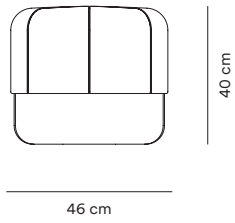

JAB City Velvet
Purple
CA7832-062

All of the above textiles are available for all two sizes.

Measurements

Circus Pouf
Small

Circus Pouf
Large

Circus

Circus pouf small and large

Circus