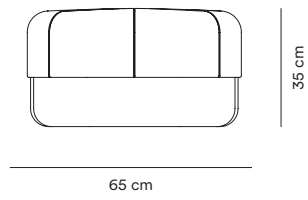

JAB City Velvet
Purple
CA7832-062

All of the above textiles are available for all two sizes.

Measurements

Circus Pouf
Small

Circus Pouf
Large

Circus

Circus pouf small and large

Circus