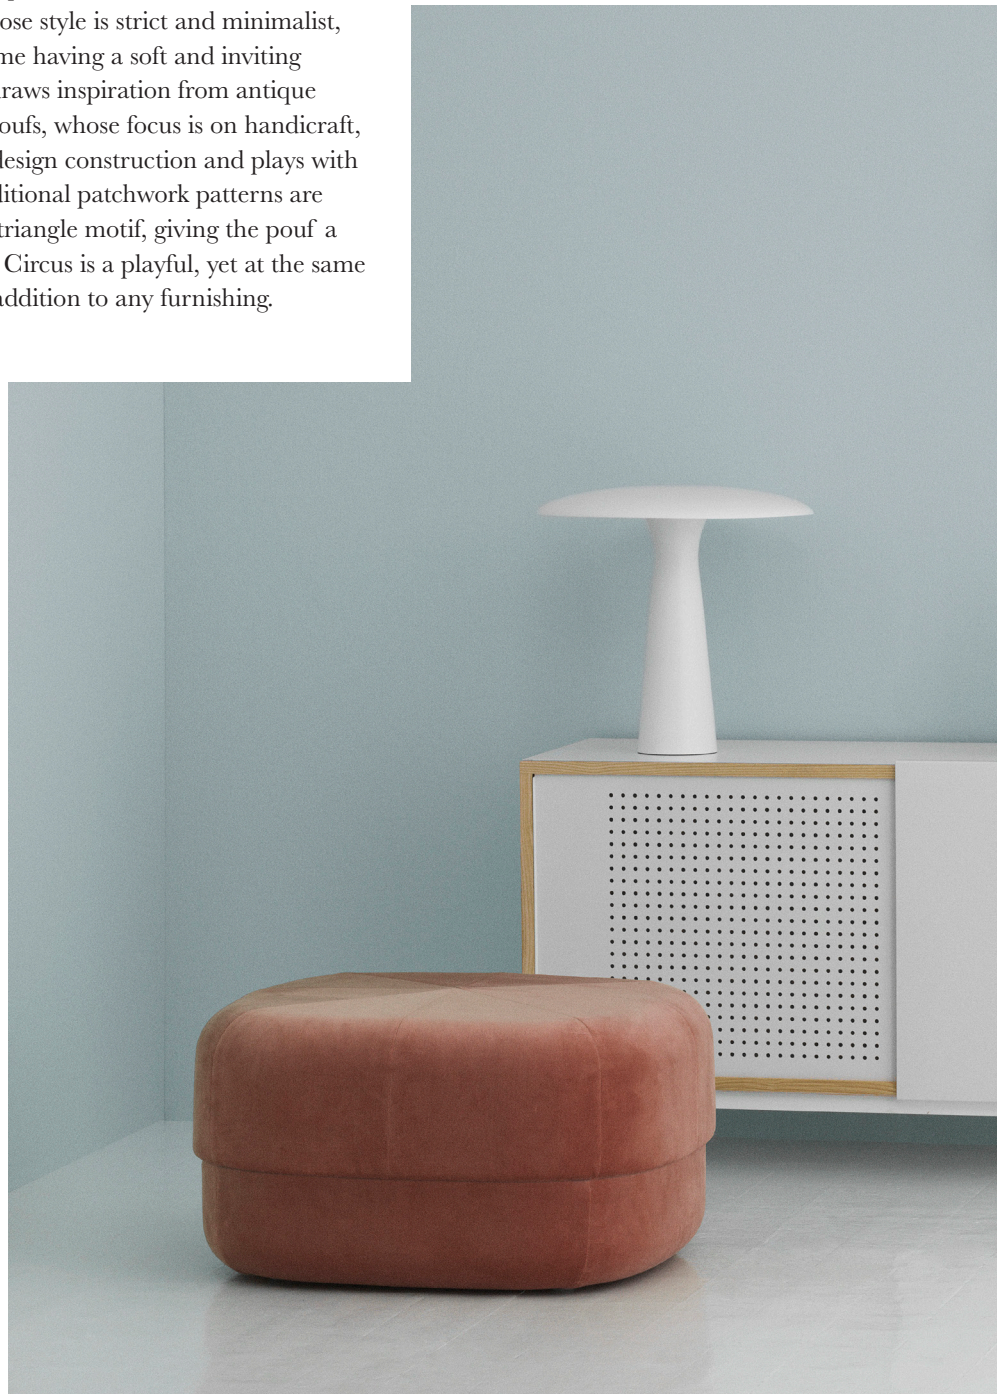

Circus

Playful and sophisticated seating

normann

C O P E N H A G E N

An exclusive Scandinavian pouf

Circus is a pouf that has an exclusive, Scandinavian feel, created by the Danish designer, Simon Legald. The pouf is rounded in shape, with the clean, graphic lines characteristic of Scandinavian design. The versatile Circus pouf allows contradictions to meet in a design whose style is strict and minimalist, while at the same time having a soft and inviting expression. Circus draws inspiration from antique Moroccan leather poufs, whose focus is on handicraft, and it explores the design construction and plays with the details. The traditional patchwork patterns are replaced by a plain triangle motif, giving the pouf a contemporary look. Circus is a playful, yet at the same time sophisticated, addition to any furnishing.

Circus pouf large in blush, shown with Kabino sideboard and Shelter table lamp

Circus

Product Facts

Description

With its rounded shape and clean, graphic lines the Circus pouf is a modern interpretation of the antique Moroccan leather pouf. The pouf allows contradictions to meet in a design which style is stringent and minimalist, while keeping a soft and inviting expression.

Designer / Year Of Design

Simon Legald / 2013

Material

HR foam with upholstery

Construction

Circus consists of hard foam in the bottom part and a softer foam on the upper part for good sitting comfort. The pouf is covered in velvet that is sewn together. The pouf has a wooden plate at the bottom for stability.